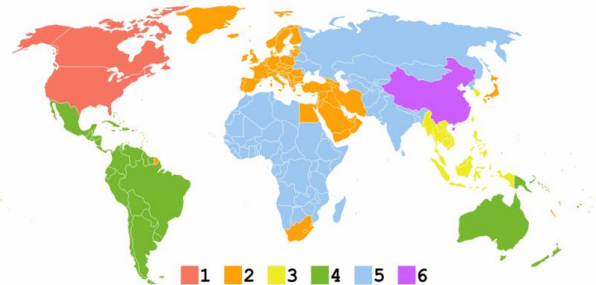

Panasonic DMP-BD30

Operation Manual

This Blu-ray disc player has been modified to play discs from the following regions:

- Blu-ray regions A,B,C
- DVD regions: Regionfree

Blu-ray regions

DVD regions

Switching between the regions is done using the original remote of the BD player.

- Make sure your player is in standby
- Press button 1 on the remote to select region A for Blu-ray, regionfree for DVD
- Press button 2 on the remote to select region B for Blu-ray, regionfree for DVD
- Press button 3 on the remote to select region C for Blu-ray, regionfree for DVD
- Switch on the player

The default setting is region B for Blu-ray and regionfree for DVD.