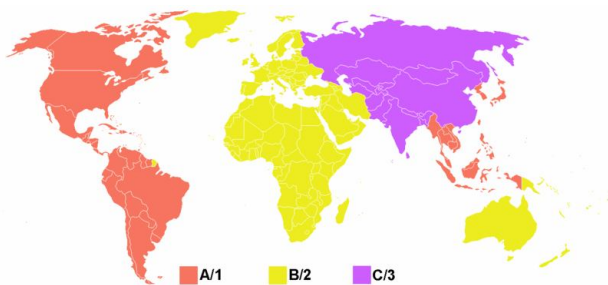

Panasonic DMP-BD30

Operation Manual

This Blu-ray disc player has been modified to play discs from the following regions:

- Blu-ray regions A,B,C
- DVD regions: Regionfree

Blu-ray regions

DVD regions

Switching between the regions is done using the original remote of the BD player.

- Make sure your player is in standby
- Press button 1 on the remote to select region A for Blu-ray, regionfree for DVD
- Press button 2 on the remote to select region B for Blu-ray, regionfree for DVD
- Press button 3 on the remote to select region C for Blu-ray, regionfree for DVD
- Switch on the player

The default setting is region B for Blu-ray and regionfree for DVD.