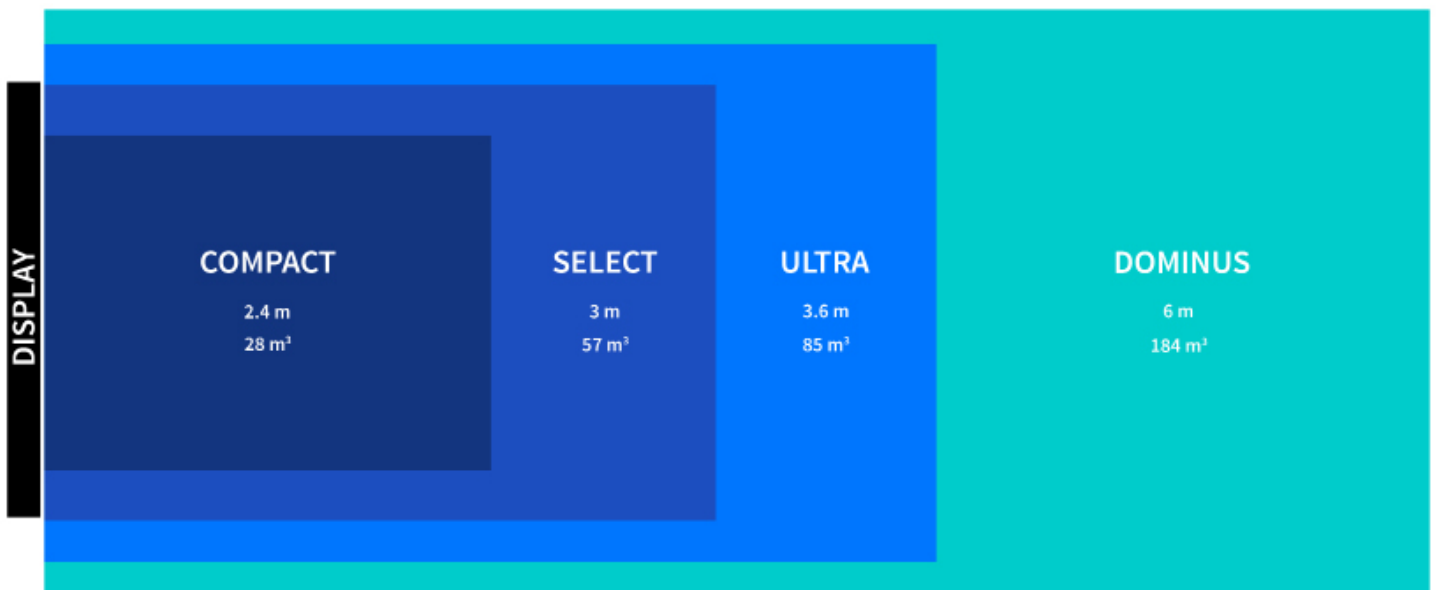

Overview

THX Certified Dominus is the closest approximation to a public cinema experience that you can achieve in your own home. Products in this performance class are built for larger spaces with multiple rows of tiered seating at a greater distance from the screen. THX Certified Dominus products must meet unique performance requirements in order to achieve cinematic output levels in a large home theater. The system must have a high dynamic range and play very loudly without sacrificing any clarity in listening rooms and the largest of home theaters.

Key Elements

- + Largest and most powerful THX Certified performance class
- + Ideal for use with immersive surround formats and 2-3 rows of seating
- + Optimal for rooms up to 184 m³ with viewing distance up to 6 m
- + Unsurpassed performance in 2-channel hi-fi listening rooms
- + Systems provide an additional 6 dB output over THX Certified Ultra systems

THX CERTIFIED PERFORMANCE CLASSES